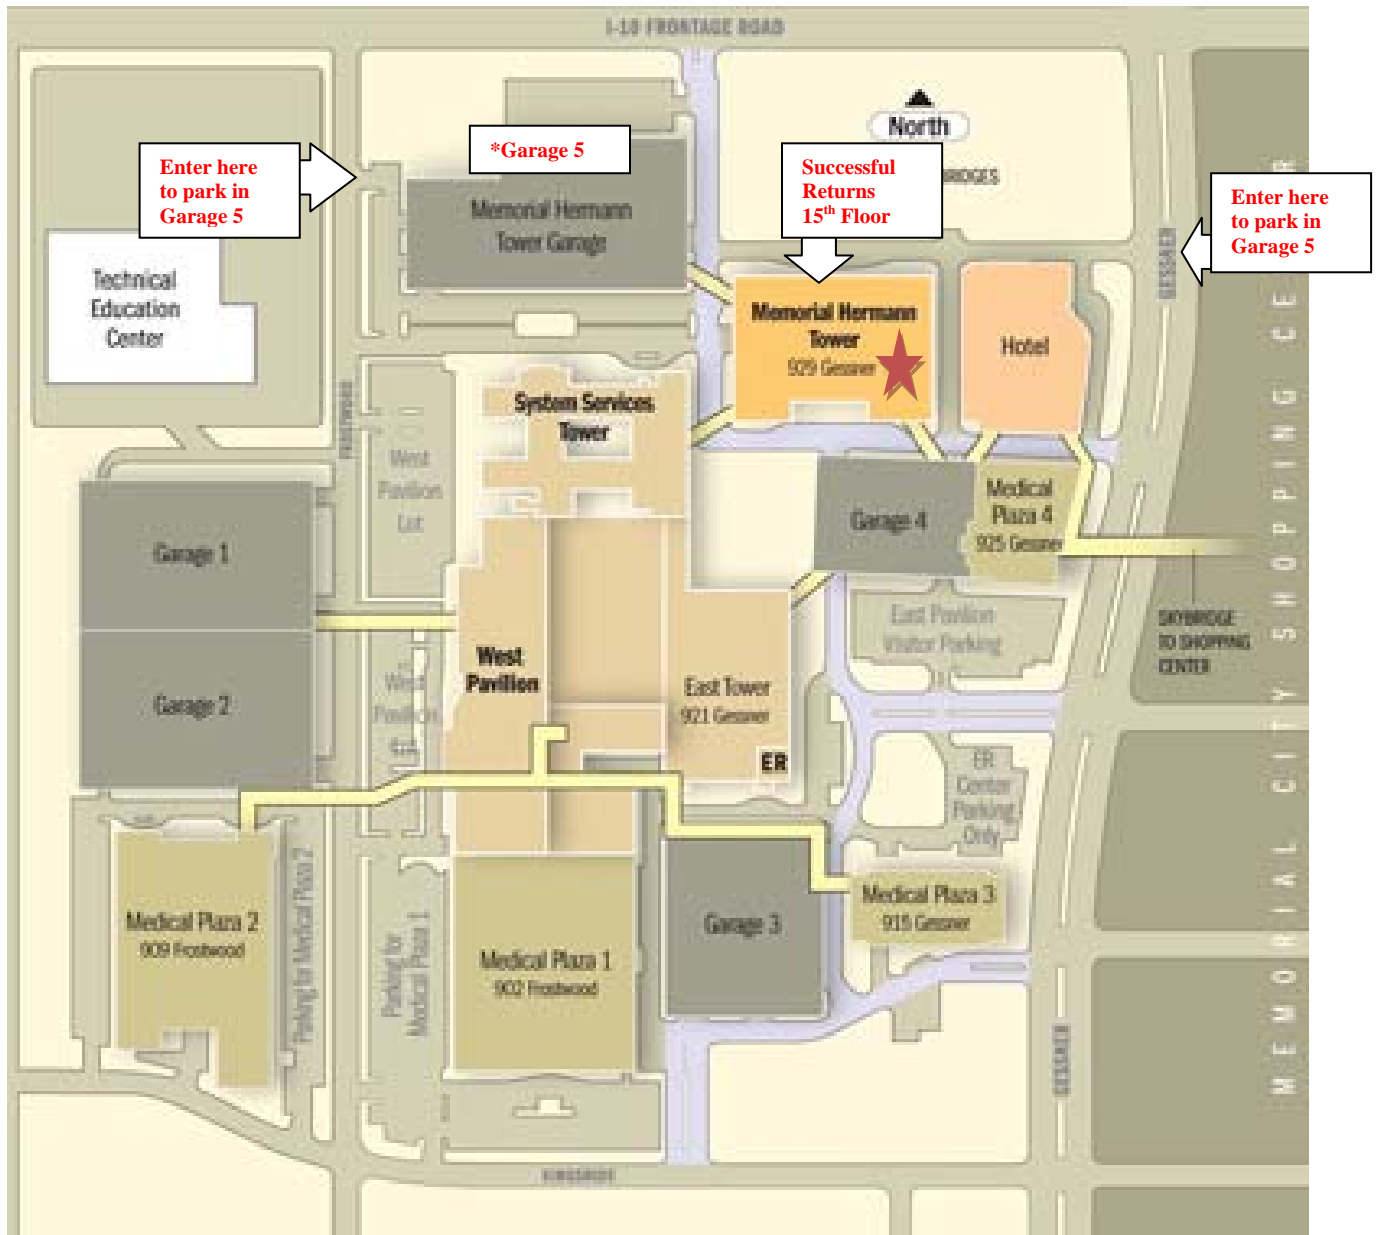

MHealth – Successful Returns

Memorial Hermann Tower Memorial City
929 Gessner, Suite 1500
Houston, TX 77024
713-338-4949

Free parking is available in the Memorial Hermann Tower Garage (Garage #5). [You can enter Garage 5 from Frostwood or Gessner \(SEE ARROWS ON MAP\).](#) After parking, take the garage elevator to Floor B, then take the crosswalk to the Memorial Hermann Tower, where there is an escalator you can take to the first floor lobby of the Tower. Take the lobby elevators to the 15th Floor where Successful Returns is located.

Driving Directions to Memorial Hermann Memorial City Medical Center campus:

From the north, travel IH 45 south to IH 10 west. The Memorial Hermann Executive Offices (929 Gessner) are located on the Memorial Hermann Memorial City Medical Center campus, which is located across from Memorial City Mall. Exit Gessner. To park, turn left onto Gessner (the hospital will be on your right), turn right on Kingsride Lane, turn right on Frostwood and enter Garage 5 on your right.

From the south, travel IH 45 north to IH 10 west. The Memorial Hermann Executive Offices (929 Gessner) are located on the Memorial Hermann Memorial City Medical Center, campus which is located across from Memorial City Mall. Exit Gessner. To park, turn left onto Gessner (the hospital will be on your right), turn right on Kingsride Lane, turn right on Frostwood and enter Garage 5 on your right.

From the east, travel IH 10 west. The Memorial Hermann Executive Offices (929 Gessner) are located on the Memorial Hermann Memorial City Medical Center campus, which is located across from Memorial City Mall. Exit Gessner. To park, turn left onto Gessner (the hospital will be on your right), turn right on Kingsride Lane, turn right on Frostwood and enter Garage 5 on your right.